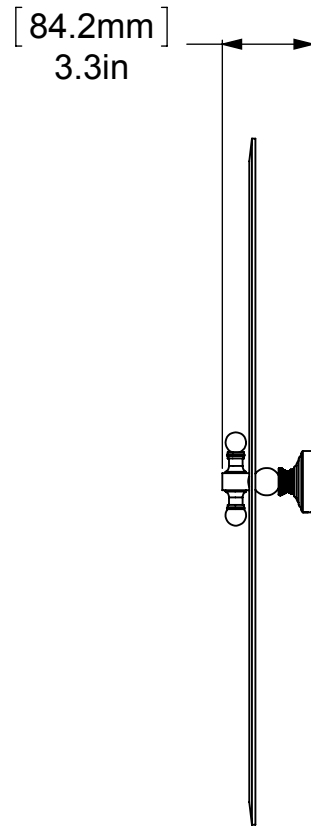

1	BPWV	BACKPLATE	2
2	NKSL-58	SUPPORT	2
3	BL2T-1	BALL SUPPORT	2
4	HBTT-78	TILT	2
9	BL1T-34	END BALL	4
6	MRRT-92	MIRROR	1
7	HB1T-1	HUB	2
8	NKSL-78	NECK	4

UNLESS OTHERWISE STATED

.X	±.3mm
.XX	±.15mm
.XXX	±.008mm

COPYRIGHT © Allied Brass 2016

DRAWN	3/24/2016	I.M
CHECKED	3/24/2016	P.D
APPROVED	3/24/2016	R.A

MATERIAL:	BRASS		FINISH	TBD
DESCRIPTION:	MIRROR		QUANTITY	TBD
			DRAWING No.	
			RW-92	
			SCALE	1:7
			SHEET: 01	A4