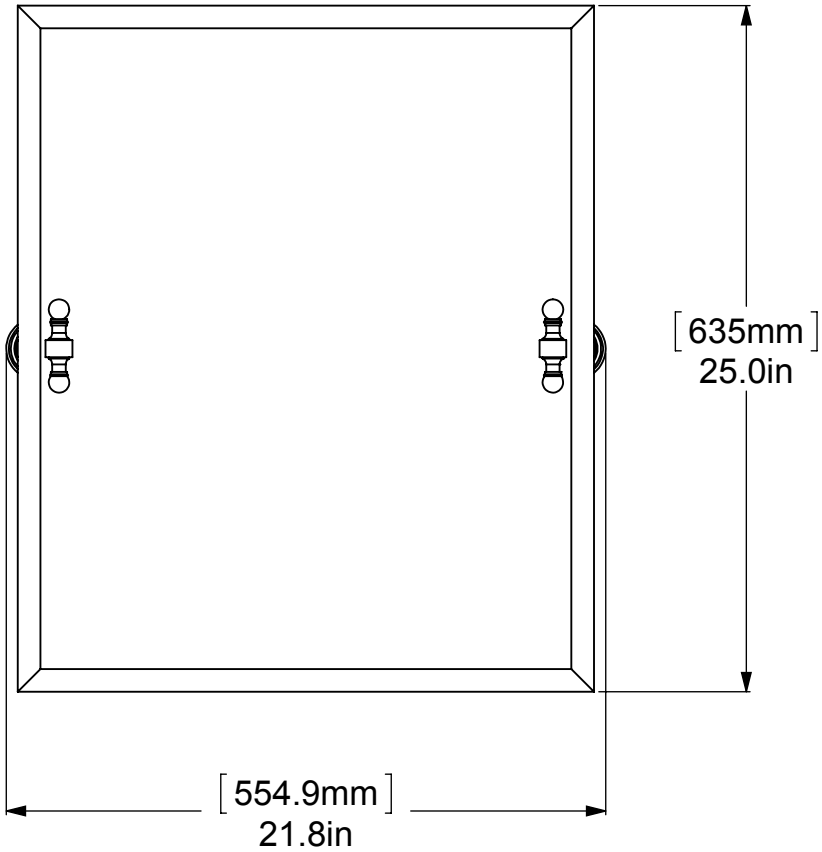

1	BPWV	BACKPLATE	2
2	NKSL-58	SUPPORT	2
3	BL2T-1	BALL SUPPORT	2
4	HBTT-78	TILT	2
9	BL1T-34	END BALL	4
6	MRRT-92	MIRROR	1
7	HB1T-1	HUB	2
8	NKSL-78	NECK	4

UNLESS OTHERWISE STATED

.X	±.3mm
.XX	±.15mm
.XXX	±.008mm

COPYRIGHT © Allied Brass 2016

DRAWN	3/24/2016	I.M
CHECKED	3/24/2016	P.D
APPROVED	3/24/2016	R.A

MATERIAL:	BRASS		FINISH	TBD
DESCRIPTION:	MIRROR		QUANTITY	TBD
			DRAWING No.	
			RW-92	
			SCALE	1:7
			SHEET: 01	A4