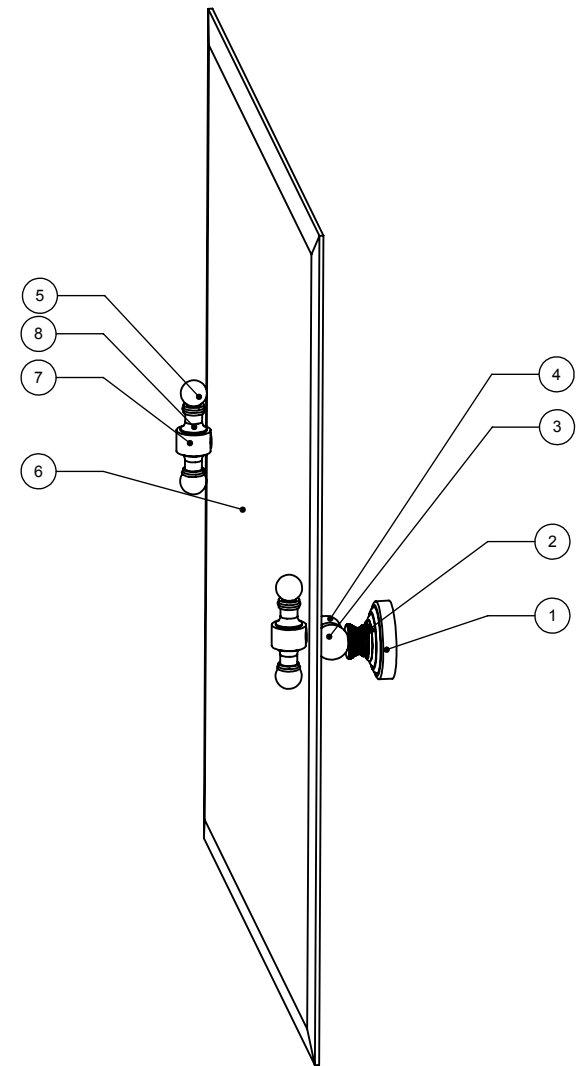

1	BPWV	BACKPLATE	2
2	NKSL-58	SUPPORT	2
3	BL2T-1	BALL SUPPORT	2
4	HBTT-78	TILT	2
9	BL1T-34	END BALL	4
6	MRRT-92	MIRROR	1
7	HB1T-1	HUB	2
8	NKSL-78	NECK	4

UNLESS OTHERWISE STATED

.X	±.3mm
.XX	±.15mm
.XXX	±.008mm

COPYRIGHT © Allied Brass 2016

DRAWN	3/24/2016	I.M
CHECKED	3/24/2016	P.D
APPROVED	3/24/2016	R.A

MATERIAL:	BRASS		FINISH	TBD
DESCRIPTION:	MIRROR		QUANTITY	TBD
			DRAWING No.	
			RW-92	
			SCALE	1:7
			SHEET: 01	A4